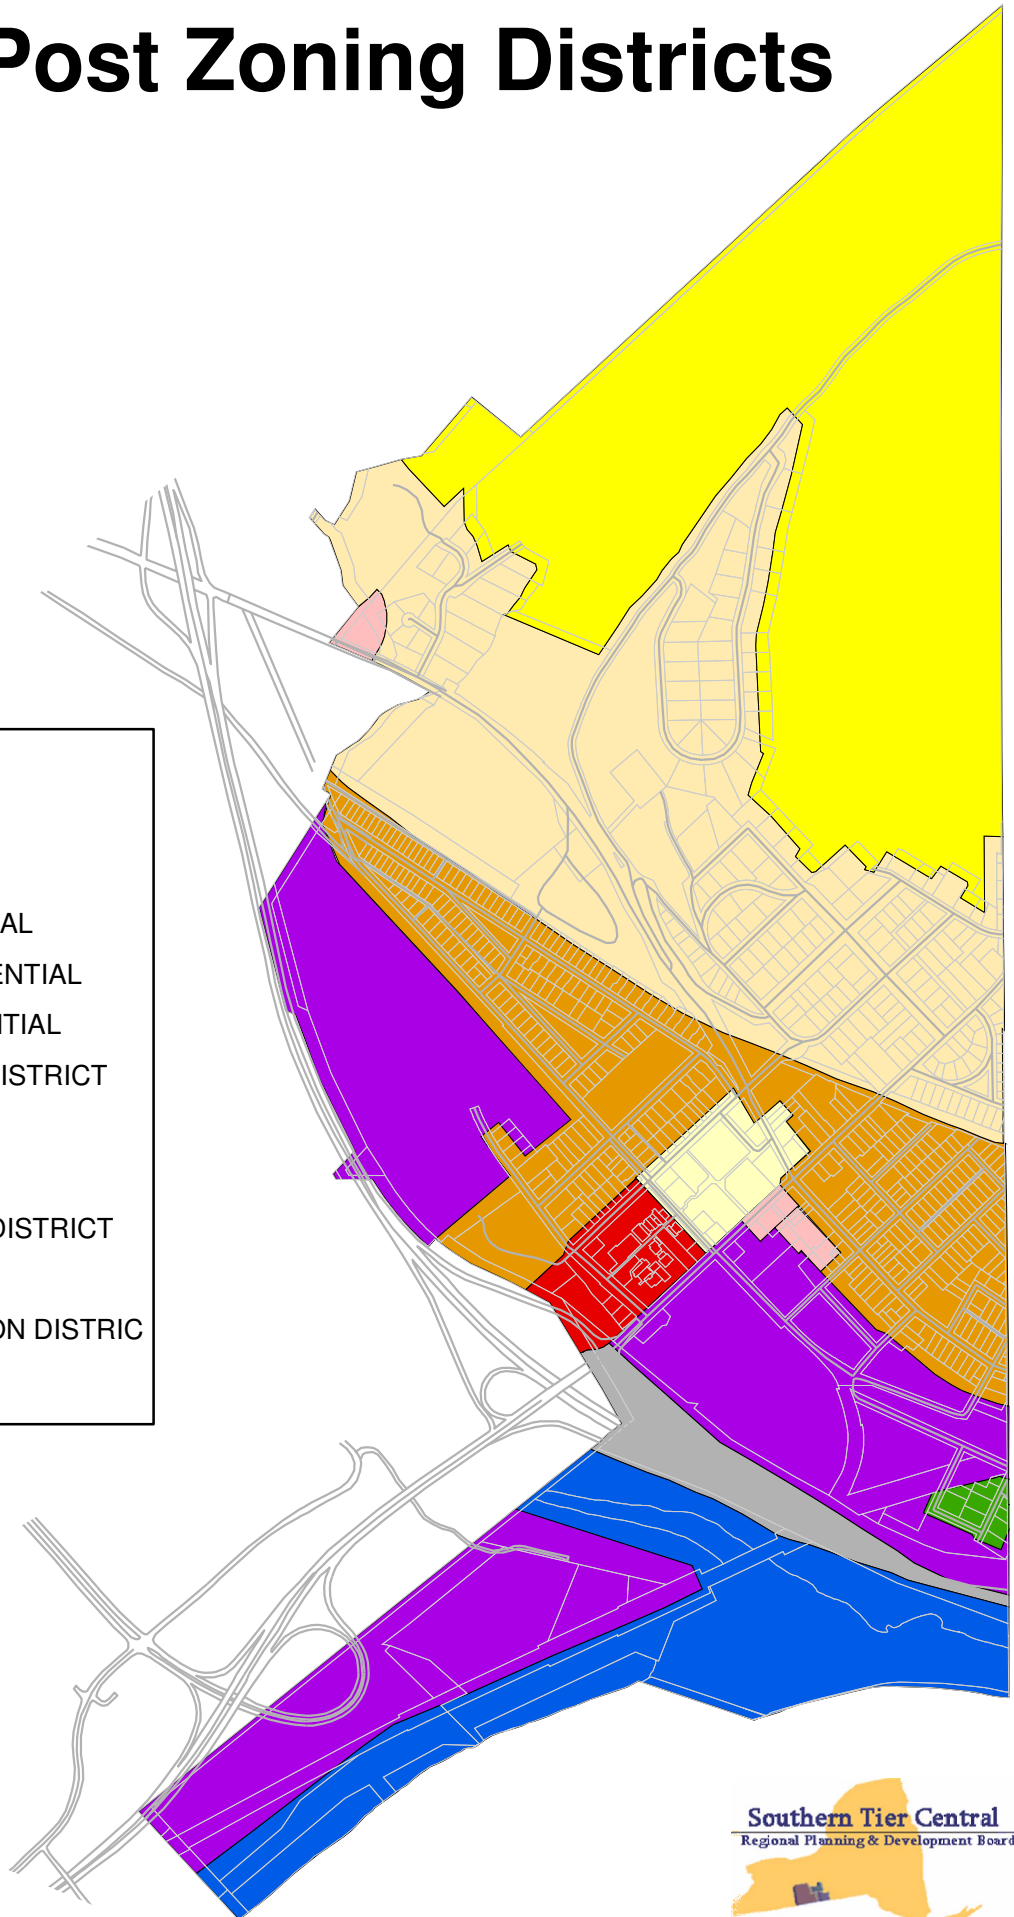

Painted Post Zoning Districts

Legend

- Roads
- Parcels
- LOW DENSITY RESIDENTIAL
- MEDIUM DENSITY RESIDENTIAL
- URBAN CENTER RESIDENTIAL
- PLANNED RESIDENTIAL DISTRICT
- URBAN CENTER
- BUSINESS
- PLANNED COMMERCIAL DISTRICT
- INDUSTRIAL
- FLOOD PLAIN PROTECTION DISTRICT
- ROUTE 17